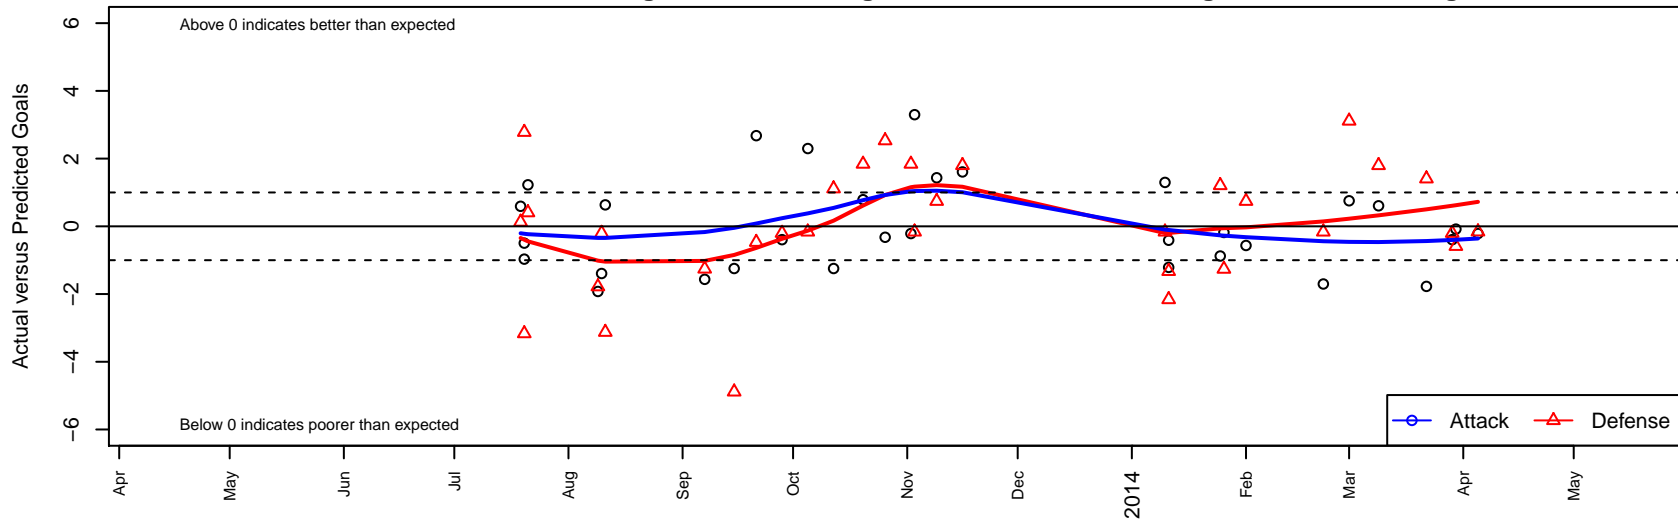

## Crossfire Premier E B02

Crossfire Premier SC

Redmond, WA

B02 total strength=338

attack=0.28 defense=0.15

fall league = RCL B02 Div 4, Spr RCL B02 Div 4

notes= Rairdon 2013

alt names used:

CROSSFIRE PREMEIR CROSSFIRE PREMIE

crossfire Rairdon U11E

Crossfire Premier B02-Rairdon-E

Crossfire E Rairdon

Venues played:

Nike Crossfire Challenge Bronze 9v9 U11

River Jam Samba U11

RCL B02 Div 4

PacNW Winter Classic Premier II U11

Spr RCL B02 Div 4

Challenge Cup B02 Division 3 – Challenge 3

**Crossfire Premier E B02**  
**Dots are actual minus expected GF (blue circles) and GA (red triangles).**  
**Blue line is smoothed change in attack strength. Red is smoothed change in defense strength.**